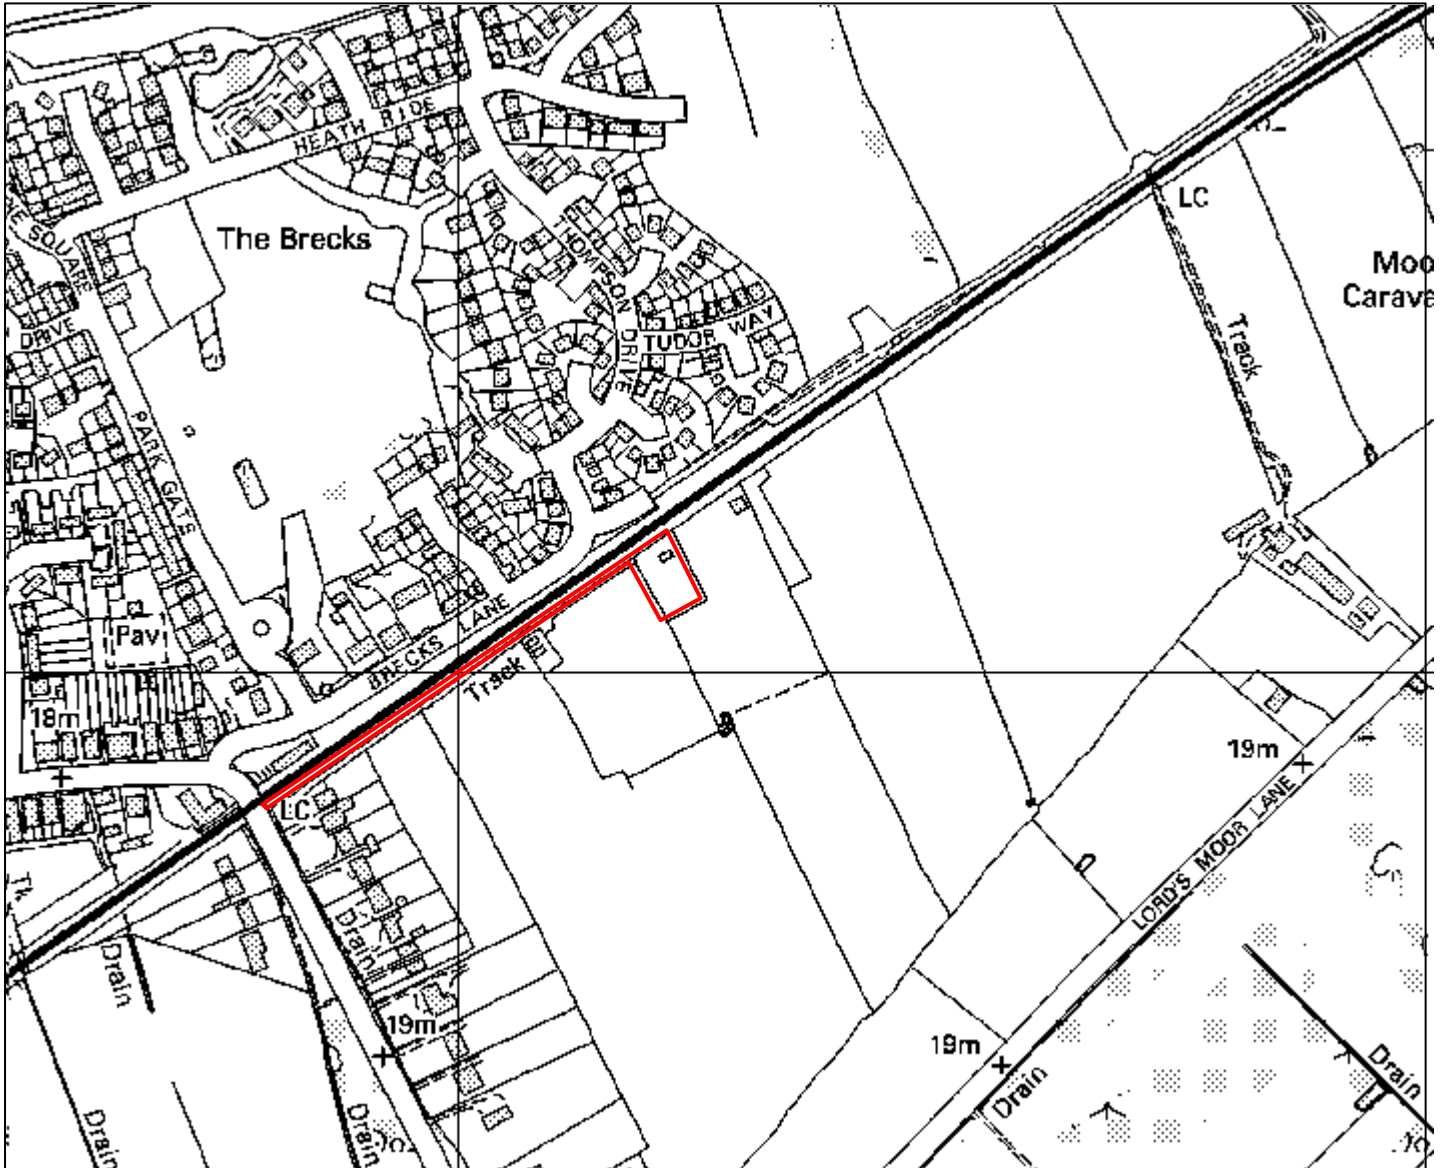

07/01943/FUL

OS Field 2000 Lords Moor Lane Strensall

Legend	

Reproduced from the Ordnance Survey map with the permission of the Controller of Her Majesty's Stationery Office © Crown Copyright 2000.

Unauthorised reproduction infringes Crown Copyright and may lead to prosecution or civil proceedings.